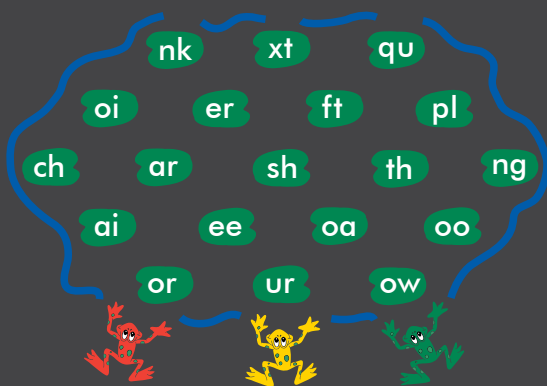

Why not contact us to discuss your requirements? Our details are at the bottom of this page.

100	99	98	97	96	95	94	93	92	91
81	82	83	84	85	86	87	88	89	90
80	75	78	77	76	75	74	73	72	71
61	62	63	64	65	66	67	68	69	70
60	59	58	57	56	55	54	53	52	51
41	42	43	44	45	46	47	48	49	50
40	39	38	37	36	35	34	33	32	31
21	22	23	24	25	26	27	28	29	30
20	19	18	17	16	15	14	13	12	11
1	2	3	4	5	6	7	8	9	10

MIMIC ME

WHAT'S THE TIME MR WOLF?

Why should you choose Signet Signs Ltd for your playground markings?

- Free site survey, quote & colour proofs including a top down view of the layout.
- CRB/DBS checked & IOSH qualified installation teams.
- Anti-slip coating applied to all markings. You can never be too safe!
- Full range of colours for you to pick from which can be changed at no cost.
- 3 year guarantee on all of our markings.
- We carry cones & warning tape to section areas of the playground whilst we work.
- Established in 1971, we have an excellent reputation within the education sector.

12	12	24	36	48	60	72	84	96	108	120	132	144
11	11	22	33	44	55	66	77	88	99	110	121	132
10	10	20	30	40	50	60	70	80	90	100	110	120
9	9	18	27	36	45	54	63	72	81	90	99	108
8	8	16	24	32	40	48	56	64	72	80	88	96
7	7	14	21	28	35	42	49	56	63	70	77	84
6	6	12	18	24	30	36	42	48	54	60	66	72
5	5	10	15	20	25	30	35	40	45	50	55	60
4	4	8	12	16	20	24	28	32	36	40	44	48
3	3	6	9	12	15	18	21	24	27	30	33	36
2	2	4	6	8	10	12	14	16	18	20	22	24
1	1	2	3	4	5	6	7	8	9	10	11	12