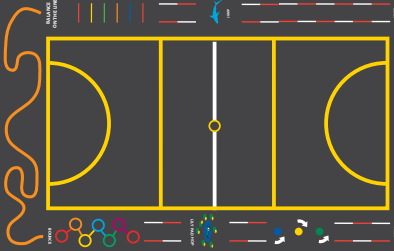

All our Courts and Road Track lines are available in different colours at no extra cost.

- red
- blue
- green
- purple
- yellow
- orange
- white

SIGNET SIGNS