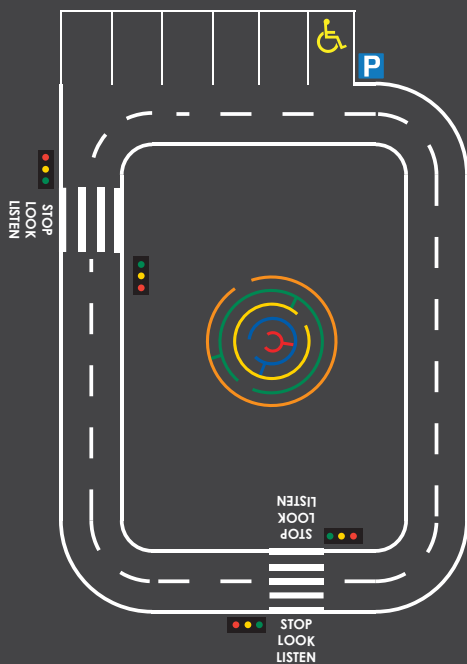

All our Courts and Road Track lines are available in different colours at no extra cost.

- red
- blue
- green
- purple
- yellow
- orange
- white

SIGNET SIGNS